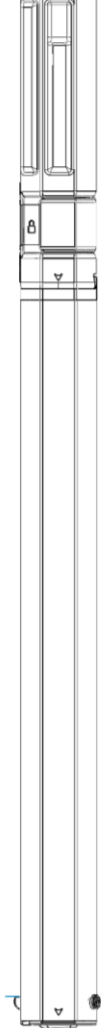

Art. MAONEQR

See Spider

See Modular
Column
Aluminum

See Leg

codice prodotto / product code

ART. MTONEC

descrizione / description
ONE HYBRID Carbon Fiber

data / date
2026/06/19

da - a / from - to

--

Rev.
0002

Videndum Media Solutions Spa

Videndum
Media
Solutions

BOX
R1189742-02 box for MTONEC

INSTRUCTION AND KEY
R1189746 Allen key kit and instructions

Art. MAONEQR

R1189484

Set of 10
R3,2653

Spare parts necessarily managed and replaced
by authrized centre.

R11891011

codice prodotto / product code

ART. MTONEC

descrizione / description
Modular Column Carbon Fiber

data / date
2026/06/19

da - a / from - to
--

Rev.
0002

Videndum Media Solutions Spa

codice prodotto / product code

ART. MTONEC

descrizione / description
Spider Tripod ONE Carbon Fiber

data / date
2026/06/19

da - a / from - to