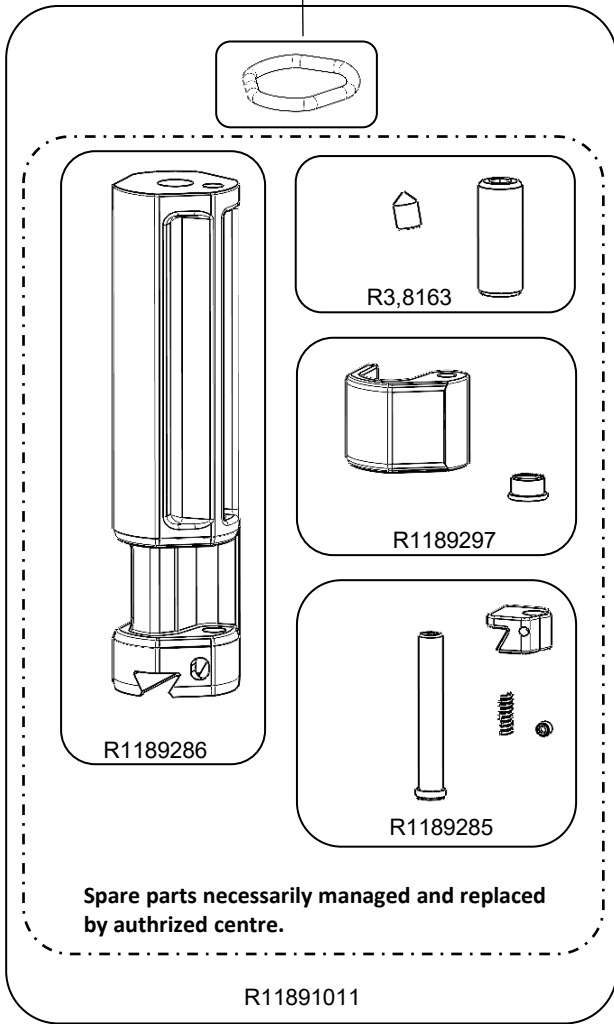

R1189484

Set of 10
R3,2653

Spare parts necessarily managed and replaced
by authrized centre.

R11891011

codice prodotto / product code

ART. MTONEC

descrizione / description
Modular Column Carbon Fiber

data / date
2026/06/19