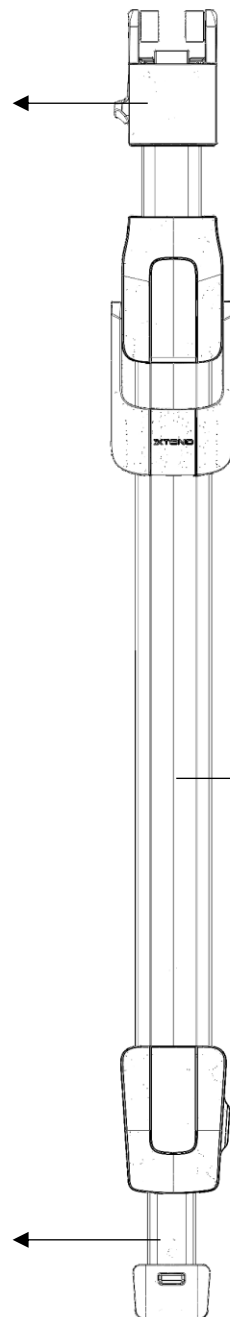

codice prodotto / product code

ART. MTONEC

descrizione / description
Leg Tripod ONE Carbon Fiber

data / date
2026/06/19

da - a / from - to

--

Rev.
0002

Videndum Media Solutions Spa