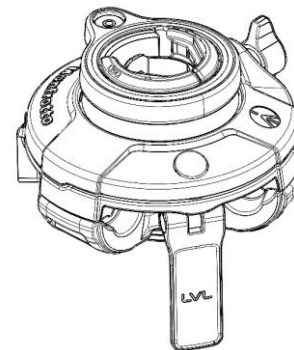

R550,277-2
Set of 2

Spare parts
necessarily managed
and replaced
by auzhrized centre.

R1189557

RG1,0387
Set of 10

R1189523

R1189548

R1189559

R1189529

R1189561

R1189558

R3,8157
Set of 3

codice prodotto / product code

ART. MTONEC

descrizione / description
Leg Tripod ONE Carbon Fiber

data / date
2026/06/19

da - a / from - to