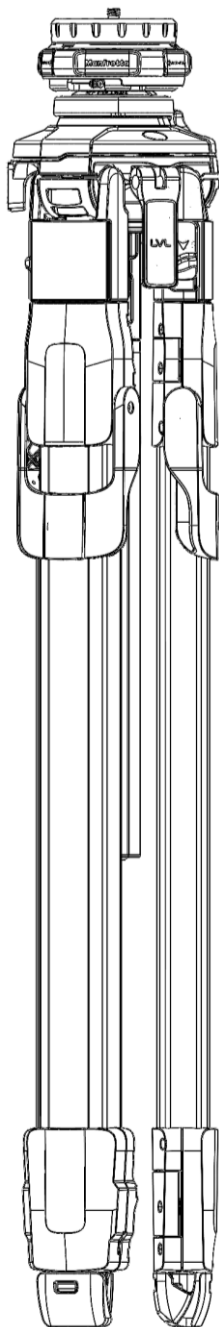

Art. MAONEQR

See Spider

See Modular
Column
Aluminum

See Leg

codice prodotto / product code

ART. MTONEC

descrizione / description
ONE HYBRID Carbon Fiber

data / date
2026/06/19

da - a / from - to

--

Rev.
0002

Videndum Media Solutions Spa

Videndum
Media
Solutions

BOX
R1189742-02 box for MTONEC

INSTRUCTION AND KEY
R1189746 Allen key kit and instructions

Art. MAONEQR

R1189484

Set of 10
R3,2653

Spare parts necessarily managed and replaced
by authrized centre.

R11891011

codice prodotto / product code

ART. MTONEC

descrizione / description
Modular Column Carbon Fiber

data / date
2026/06/19

da - a / from - to
--

Rev.
0002

Videndum Media Solutions Spa

codice prodotto / product code

ART. MTONEC

descrizione / description
Spider Tripod ONE Carbon Fiber

data / date
2026/06/19

da - a / from - to