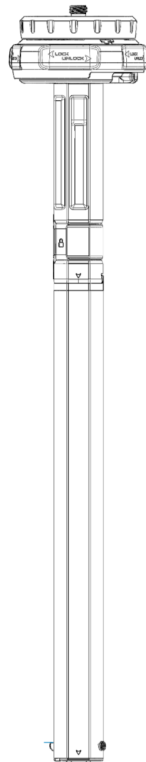

Art. MAONEQR

See Spider

See Modular
Column
Aluminum

See Leg

codice prodotto / product code

ART. MTONEC

descrizione / description
ONE HYBRID Carbon Fiber

data / date
2026/06/19

da - a / from - to

--

Rev.
0002

Videndum Media Solutions Spa

Videndum
Media
Solutions

BOX
R1189742-02 box for MTONEC

INSTRUCTION AND KEY
R1189746 Allen key kit and instructions

Art. MAONEQR

R1189484

Set of 10
R3,2653

Spare parts necessarily managed and replaced
by authrized centre.

R11891011

codice prodotto / product code

ART. MTONEC

descrizione / description
Modular Column Carbon Fiber

data / date
2026/06/19

da - a / from - to
--

Rev.
0002

Videndum Media Solutions Spa

codice prodotto / product code

ART. MTONEC

descrizione / description
Spider Tripod ONE Carbon Fiber

data / date
2026/06/19

da - a / from - to